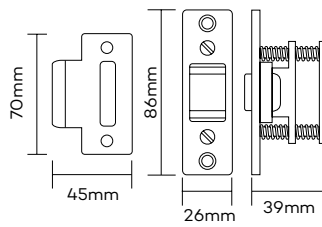

## Roller Bolts

Product Code Description  
RB100 Nylon Roller

Finish  
SC

Product Code Description  
RB111 SSS Roller

Finish  
SSS

RB520 Nylon Roller  
(Note: Adjustable Strength) SC

## Two Way Strike

Product Code Description  
TWS Two way strike

Finish  
SSS