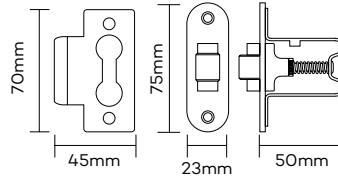

## Roller Bolts

Product Code Description  
RB100 Nylon Roller

Finish  
SC

Product Code Description  
RB111 SSS Roller

Finish  
SSS

RB520 Nylon Roller  
(Note: Adjustable Strength) SC

## Two Way Strike

Product Code Description  
TWS Two way strike

Finish  
SSS