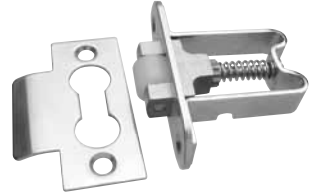

## Roller Bolts

Product Code Description  
RB100 Nylon Roller

Finish  
SC

Product Code Description  
RB111 SSS Roller

Finish  
SSS

RB520 Nylon Roller  
(Note: Adjustable Strength) SC

## Two Way Strike

Product Code Description  
TWS Two way strike

Finish  
SSS