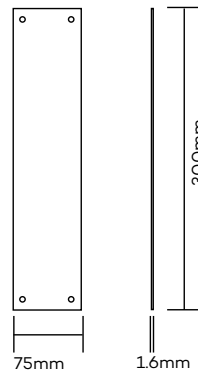

NOVAS

Push Pull Plates

A Series Radius Corner

Concealed Fix 300 x 65 x 2mm

Product Code	Description	Finish
A211V	Visible Fix Pull Handle (150 X 16)	SSS/PSS

A211V

Product Code	Description	Finish
A26C	Concealed Fix Push Plate	SSS/PSS

A26C

NOVAS

Push Pull Plates

B Series Square Corner

Concealed Fix 300 x 75 x 1.6mm

Product Code	Description	Finish
B111B16V	Push Pull Set Visible Fix 150 x 16V	SSS/PSS

B111V

B16V

NOVAS

Push Pull Plates

C Series Square Corner

Concealed Fix 300 x 100 x 2mm

Product Code	Description	Finish
C211V	Visible Fix Pull Handle (150 X 16) on plate	SSS/PSS

C211V

Product Code	Description	Finish
C26C	Concealed Fix Push Plate	SSS/PSS