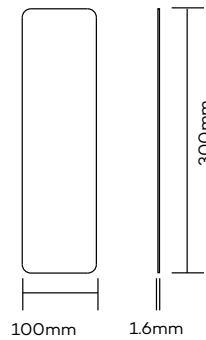

NOVAS

Push Pull Plates

A Series Radius Corner

Concealed Fix 300 x 65 x 2mm

Product Code	Description	Finish
A211V	Visible Fix Pull Handle (150 X 16)	SSS/PSS

A211V

Product Code	Description	Finish
A26C	Concealed Fix Push Plate	SSS/PSS

A26C

NOVAS

Push Pull Plates

B Series Square Corner

Concealed Fix 300 x 75 x 1.6mm

Product Code	Description	Finish
B111B16V	Push Pull Set Visible Fix 150 x 16V	SSS/PSS

B111V

B16V

NOVAS

Push Pull Plates

C Series Square Corner

Concealed Fix 300 x 100 x 2mm

Product Code	Description	Finish
C211V	Visible Fix Pull Handle (150 X 16) on plate	SSS/PSS

C211V

Product Code	Description	Finish
C26C	Concealed Fix Push Plate	SSS/PSS