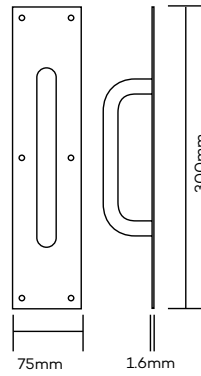

NOVAS

Push Pull Plates

A Series Radius Corner

Concealed Fix 300 x 65 x 2mm

Product Code	Description	Finish
A211V	Visible Fix Pull Handle (150 X 16)	SSS/PSS

A211V

Product Code	Description	Finish
A26C	Concealed Fix Push Plate	SSS/PSS

A26C

NOVAS

Push Pull Plates

B Series Square Corner

Concealed Fix 300 x 75 x 1.6mm

Product Code	Description	Finish
B111B16V	Push Pull Set Visible Fix 150 x 16V	SSS/PSS

B111V

B16V

NOVAS

Push Pull Plates

C Series Square Corner

Concealed Fix 300 x 100 x 2mm

Product Code	Description	Finish
C211V	Visible Fix Pull Handle (150 X 16) on plate	SSS/PSS

C211V

Product Code	Description	Finish
C26C	Concealed Fix Push Plate	SSS/PSS