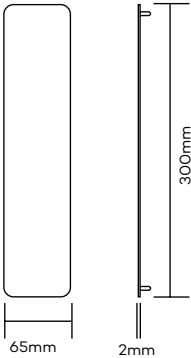

NOVAS

Push Pull Plates

A Series Radius Corner

Concealed Fix 300 x 65 x 2mm

Product Code	Description	Finish
A211V	Visible Fix Pull Handle (150 X 16)	SSS/PSS

A211V

Product Code	Description	Finish
A26C	Concealed Fix Push Plate	SSS/PSS

A26C

NOVAS

Push Pull Plates

B Series Square Corner

Concealed Fix 300 x 75 x 1.6mm

Product Code	Description	Finish
B111B16V	Push Pull Set Visible Fix 150 x 16V	SSS/PSS

B111V

B16V

NOVAS

Push Pull Plates

C Series Square Corner

Concealed Fix 300 x 100 x 2mm

Product Code	Description	Finish
C211V	Visible Fix Pull Handle (150 X 16) on plate	SSS/PSS

C211V

Product Code	Description	Finish
C26C	Concealed Fix Push Plate	SSS/PSS