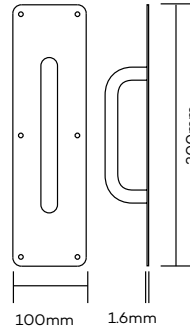

NOVAS

Push Pull Plates

A Series Radius Corner

Concealed Fix 300 x 65 x 2mm

Product Code	Description	Finish
A211V	Visible Fix Pull Handle (150 X 16)	SSS/PSS

A211V

Product Code	Description	Finish
A26C	Concealed Fix Push Plate	SSS/PSS

A26C

NOVAS

Push Pull Plates

B Series Square Corner

Concealed Fix 300 x 75 x 1.6mm

Product Code	Description	Finish
B111B16V	Push Pull Set Visible Fix 150 x 16V	SSS/PSS

B111V

B16V

NOVAS

Push Pull Plates

C Series Square Corner

Concealed Fix 300 x 100 x 2mm

Product Code	Description	Finish
C211V	Visible Fix Pull Handle (150 X 16) on plate	SSS/PSS

C211V

Product Code	Description	Finish
C26C	Concealed Fix Push Plate	SSS/PSS