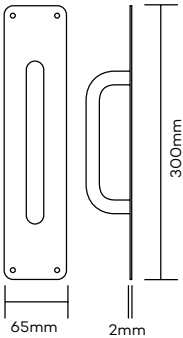

NOVAS

Push Pull Plates

A Series Radius Corner

Concealed Fix 300 x 65 x 2mm

Product Code	Description	Finish
A211V	Visible Fix Pull Handle (150 X 16)	SSS/PSS

A211V

Product Code	Description	Finish
A26C	Concealed Fix Push Plate	SSS/PSS

A26C

NOVAS

Push Pull Plates

B Series Square Corner

Concealed Fix 300 x 75 x 1.6mm

Product Code	Description	Finish
B111B16V	Push Pull Set Visible Fix 150 x 16V	SSS/PSS

B111V

B16V

NOVAS

Push Pull Plates

C Series Square Corner

Concealed Fix 300 x 100 x 2mm

Product Code	Description	Finish
C211V	Visible Fix Pull Handle (150 X 16) on plate	SSS/PSS

C211V

Product Code	Description	Finish
C26C	Concealed Fix Push Plate	SSS/PSS