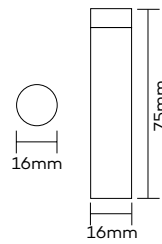

Skirting Mounted Door Stop

Product Code	Description	Finish
650	Skirting Mounted Door Stop	SSS/PSS