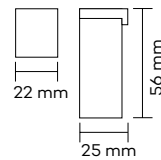

Skirting Mounted Door Stop

Product Code	Description	Finish
700	Skirting Mounted Door Stop	SSS/PSS