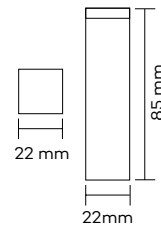

Skirting Mounted Door Stop

Product Code	Description	Finish
750	Skirting Mounted Door Stop	SSS/PSS