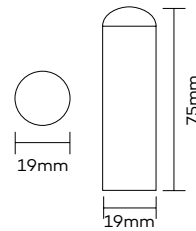

NOVAS

Door Stops

Skirting Mounted Door Stop

Product Code	Description	Finish
500	Skirting Mounted Door Stop	SSS/PSS

Skirting Mounted Door Stop

Product Code	Description	Finish
550	Skirting Mounted Door Stop	SSS/PSS