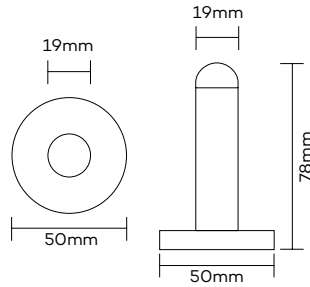

NOVAS

Door Stops

Skirting Mounted Door Stop

Product Code	Description	Finish
500	Skirting Mounted Door Stop	SSS/PSS

Skirting Mounted Door Stop

Product Code	Description	Finish
550	Skirting Mounted Door Stop	SSS/PSS

Skirting Mounted Door Stop

Product Code	Description	Finish
650	Skirting Mounted Door Stop	SSS/PSS

Skirting Mounted Door Stop

Product Code	Description	Finish
700	Skirting Mounted Door Stop	SSS/PSS

Skirting Mounted Door Stop