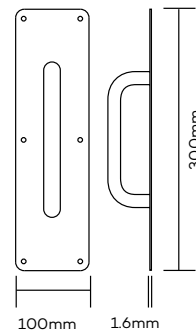

NOVAS

Push Pull Plates

C Series Square Corner

Concealed Fix 300 x 65 x 2mm

Product Code	Description	Finish
C211C	Concealed Fix Pull Handle (150 X 16) on plate	SSS/PSS

C211C

Product Code	Description	Finish
C26C	Concealed Fix Push Plate	SSS/PSS

C26C

Product Code	Description	Finish
C211V	Visible Fix Pull Handle (150 X 16) on plate	SSS/PSS

C211V

Product Code	Description	Finish
C26V	Visible Fix Push Plate	SSS/PSS

C26V