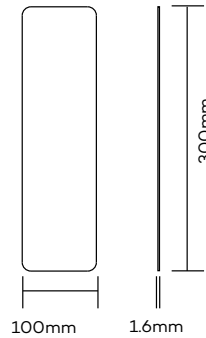

NOVAS

Push Pull Plates

C Series Square Corner

Concealed Fix 300 x 65 x 2mm

Product Code	Description	Finish
C211C	Concealed Fix Pull Handle (150 X 16) on plate	SSS/PSS

C211C

Product Code	Description	Finish
C26C	Concealed Fix Push Plate	SSS/PSS

C26C

Product Code	Description	Finish
C211V	Visible Fix Pull Handle (150 X 16) on plate	SSS/PSS

C211V

Product Code	Description	Finish
C26V	Visible Fix Push Plate	SSS/PSS

C26V