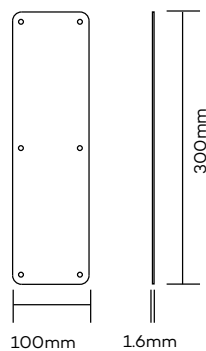

NOVAS

Push Pull Plates

C Series Square Corner

Concealed Fix 300 x 65 x 2mm

Product Code	Description	Finish
C211C	Concealed Fix Pull Handle (150 X 16) on plate	SSS/PSS

C211C

Product Code	Description	Finish
C26C	Concealed Fix Push Plate	SSS/PSS

C26C

Product Code	Description	Finish
C211V	Visible Fix Pull Handle (150 X 16) on plate	SSS/PSS

C211V

Product Code	Description	Finish
C26V	Visible Fix Push Plate	SSS/PSS

C26V