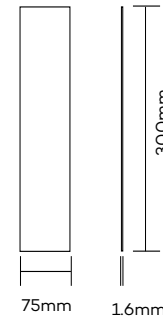

NOVAS

Push Pull Plates

B Series Square Corner

Concealed Fix 300 x 65 x 2mm

Product Code	Description	Finish
B213C	Concealed Fix Pull Handle (150 X 16) on plate	SSS/PSS

B213C

Product Code	Description	Finish
B162C	Concealed Fix Push Plate	SSS/PSS

B162C

Product Code	Description	Finish
B111V	Visible Fix Pull Handle (150 X 16) on plate	SSS/PSS

B111V

Product Code	Description	Finish
B16V	Visible Fix Pull Handle (150 X 16) on plate	SSS/PSS

B16V

Product Code	Description	Finish
B111B16V	Push Pull Set Visible Fix 150 x 16VF	SSS/PSS