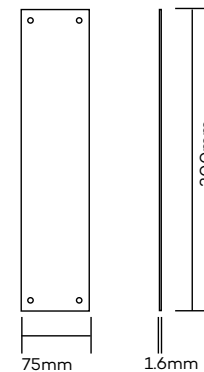

NOVAS

Push Pull Plates

B Series Square Corner

Concealed Fix 300 x 65 x 2mm

Product Code	Description	Finish
B213C	Concealed Fix Pull Handle (150 X 16) on plate	SSS/PSS

B213C

Product Code	Description	Finish
B162C	Concealed Fix Push Plate	SSS/PSS

B162C

Product Code	Description	Finish
B111V	Visible Fix Pull Handle (150 X 16) on plate	SSS/PSS

B111V

Product Code	Description	Finish
B16V	Visible Fix Pull Handle (150 X 16) on plate	SSS/PSS

B16V

Product Code	Description	Finish
B111B16V	Push Pull Set Visible Fix 150 x 16VF	SSS/PSS