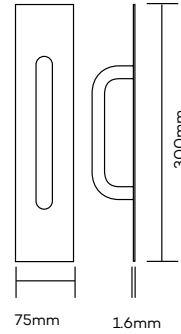

NOVAS

Push Pull Plates

B Series Square Corner

Concealed Fix 300 x 65 x 2mm

Product Code	Description	Finish
B213C	Concealed Fix Pull Handle (150 X 16) on plate	SSS/PSS

B213C

Product Code	Description	Finish
B162C	Concealed Fix Push Plate	SSS/PSS

B162C

Product Code	Description	Finish
B111V	Visible Fix Pull Handle (150 X 16) on plate	SSS/PSS

B111V

Product Code	Description	Finish
B16V	Visible Fix Pull Handle (150 X 16) on plate	SSS/PSS

B16V

Product Code	Description	Finish
B111B16V	Push Pull Set Visible Fix 150 x 16VF	SSS/PSS