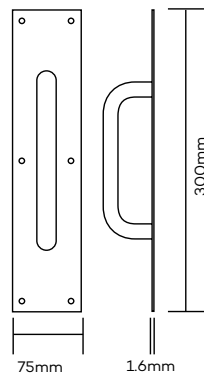

NOVAS

Push Pull Plates

B Series Square Corner

Concealed Fix 300 x 65 x 2mm

Product Code	Description	Finish
B213C	Concealed Fix Pull Handle (150 X 16) on plate	SSS/PSS

B213C

Product Code	Description	Finish
B162C	Concealed Fix Push Plate	SSS/PSS

B162C

Product Code	Description	Finish
B111V	Visible Fix Pull Handle (150 X 16) on plate	SSS/PSS

B111V

Product Code	Description	Finish
B16V	Visible Fix Pull Handle (150 X 16) on plate	SSS/PSS

B16V

Product Code	Description	Finish
B111B16V	Push Pull Set Visible Fix 150 x 16VF	SSS/PSS