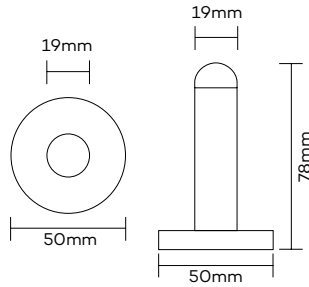

NOVAS

Door Stops

Skirting Mounted Door Stop

Product Code	Description	Finish
500	Skirting Mounted Door Stop	SSS/PSS

Skirting Mounted Door Stop

Product Code	Description	Finish
550	Skirting Mounted Door Stop	SSS/PSS

Skirting Mounted Door Stop

Product Code	Description	Finish
650	Skirting Mounted Door Stop	SSS/PSS

Skirting Mounted Door Stop

Product Code	Description	Finish
700	Skirting Mounted Door Stop	SSS/PSS

Skirting Mounted Door Stop