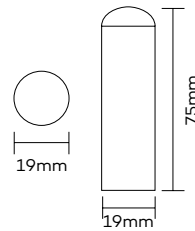

NOVAS

Door Stops

Skirting Mounted Door Stop

Product Code	Description	Finish
500	Skirting Mounted Door Stop	SSS/PSS

Skirting Mounted Door Stop

Product Code	Description	Finish
550	Skirting Mounted Door Stop	SSS/PSS