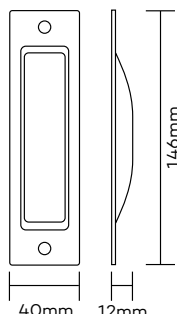

## Flush Pulls

Product Code Description Finish  
6100FP 146 x 40mm SSS/PSS

Product Code Description Finish  
6105FP 100 x 50mm SSS/PSS

Product Code Description Finish  
6200FP 120 x 35mm SC/CP

Product Code Description Finish  
6205FP 150 x 45mm SC/CP

## Ring Pull

Product Code Description Finish  
RP60 60 x 48mm SSS