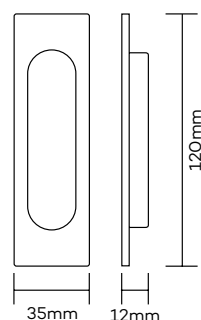

## Flush Pulls

Product Code Description Finish  
6100FP 146 x 40mm SSS/PSS

Product Code Description Finish  
6105FP 100 x 50mm SSS/PSS

Product Code Description Finish  
6200FP 120 x 35mm SC/CP

Product Code Description Finish  
6205FP 150 x 45mm SC/CP

## Ring Pull

Product Code Description Finish  
RP60 60 x 48mm SSS