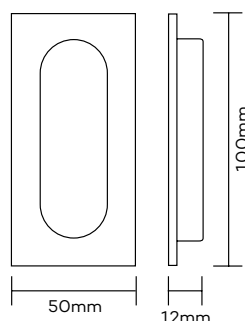

## Flush Pulls

Product Code Description Finish  
6100FP 146 x 40mm SSS/PSS

Product Code Description Finish  
6105FP 100 x 50mm SSS/PSS

Product Code Description Finish  
6200FP 120 x 35mm SC/CP

Product Code Description Finish  
6205FP 150 x 45mm SC/CP

## Ring Pull

Product Code Description Finish  
RP60 60 x 48mm SSS