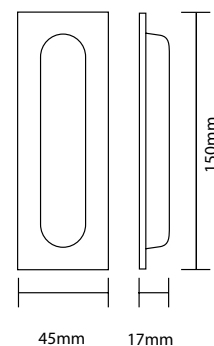

## Flush Pulls

Product Code Description Finish  
6100FP 146 x 40mm SSS/PSS

Product Code Description Finish  
6105FP 100 x 50mm SSS/PSS

Product Code Description Finish  
6200FP 120 x 35mm SC/CP

Product Code Description Finish  
6205FP 150 x 45mm SC/CP

## Ring Pull

Product Code Description Finish  
RP60 60 x 48mm SSS