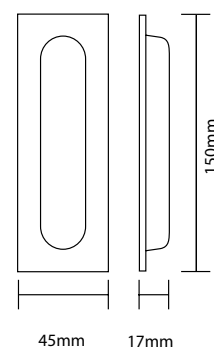

NOVAS

Flush Pulls

Product Code Description Finish
6100FP 146 x 40mm SSS/PSS

Product Code Description Finish
6105FP 100 x 50mm SSS/PSS

Product Code Description Finish
6200FP 120 x 35mm SC/CP

Product Code Description Finish
6205FP 150 x 45mm SC/CP

Ring Pull

Product Code Description Finish
RP60 60 x 48mm SSS