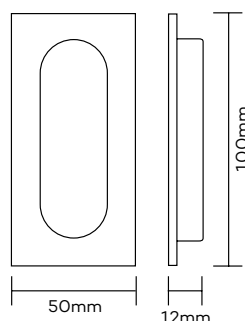

NOVAS

Flush Pulls

Product Code Description Finish
6100FP 146 x 40mm SSS/PSS

Product Code Description Finish
6105FP 100 x 50mm SSS/PSS

Product Code Description Finish
6200FP 120 x 35mm SC/CP

Product Code Description Finish
6205FP 150 x 45mm SC/CP

Ring Pull

Product Code Description Finish
RP60 60 x 48mm SSS