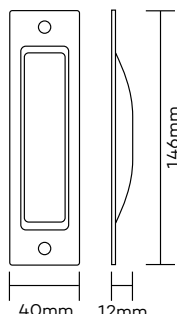

NOVAS

Flush Pulls

Product Code Description Finish
6100FP 146 x 40mm SSS/PSS

Product Code Description Finish
6105FP 100 x 50mm SSS/PSS

Product Code Description Finish
6200FP 120 x 35mm SC/CP

Product Code Description Finish
6205FP 150 x 45mm SC/CP

Ring Pull

Product Code Description Finish
RP60 60 x 48mm SSS