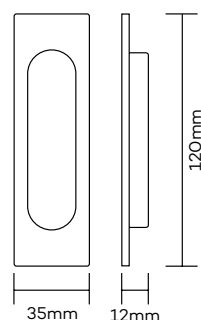

NOVAS

Flush Pulls

Product Code Description Finish
6100FP 146 x 40mm SSS/PSS

Product Code Description Finish
6105FP 100 x 50mm SSS/PSS

Product Code Description Finish
6200FP 120 x 35mm SC/CP

Product Code Description Finish
6205FP 150 x 45mm SC/CP

Ring Pull

Product Code Description Finish
RP60 60 x 48mm SSS