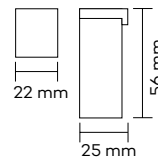

Skirting Mounted Door Stop

Product Code	Description	Finish
700	Skirting Mounted Door Stop	SSS/PSS