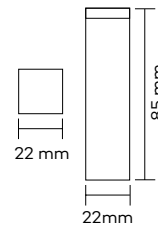

Skirting Mounted Door Stop

Product Code	Description	Finish
750	Skirting Mounted Door Stop	SSS/PSS