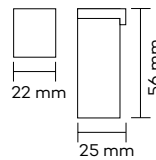

Skirting Mounted Door Stop

Product Code	Description	Finish
700	Skirting Mounted Door Stop	SSS/PSS