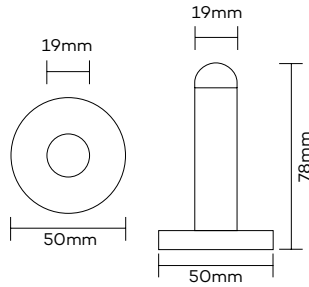

### Skirting Mounted Door Stop

Product Code	Description	Finish
500	Skirting Mounted Door Stop	SSS/PSS