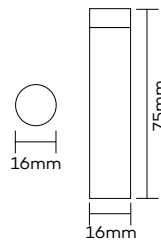

Skirting Mounted Door Stop

Product Code	Description	Finish
650	Skirting Mounted Door Stop	SSS/PSS