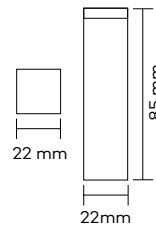

Skirting Mounted Door Stop

Product Code	Description	Finish
750	Skirting Mounted Door Stop	SSS/PSS