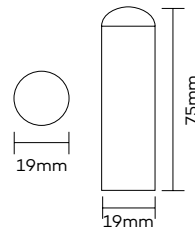

Skirting Mounted Door Stop

Product Code	Description	Finish
550	Skirting Mounted Door Stop	SSS/PSS