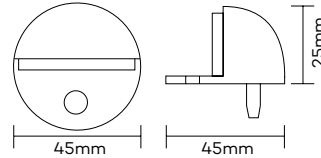

Floor Mounted Door Stop & Spacer

Product Code	Description	Finish
290	Floor Mounted Door Stop	SC/CP