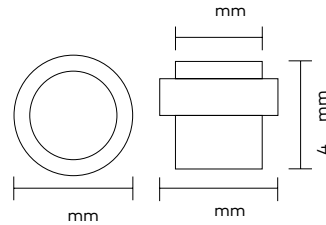

Floor Mounted Door Stop

Product Code	Description	Finish
280	Floor Mounted Door Stop	SC/CP