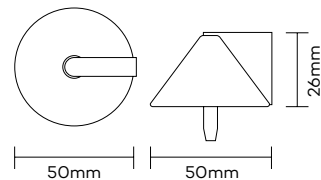

Floor Mounted Door Stop

Product Code	Description	Finish
400	Floor Mounted Door Stop	SC/CP