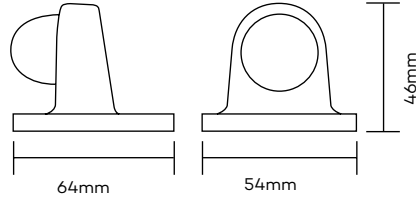

### Floor Mounted Door Stop

Product Code	Description	Finish
250	Floor Mounted Door Stop	SC/CP