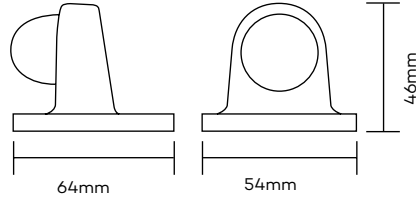

NOVAS

Door Stops

Floor Mounted Door Stop

Product Code	Description	Finish
250	Floor Mounted Door Stop	SC/CP

Floor Mounted Door Stop

Product Code	Description	Finish
280	Floor Mounted Door Stop	SC/CP

Floor Mounted Door Stop & Spacer