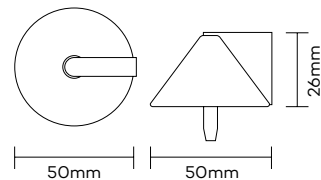

Product Code	Description	Finish
290	Floor Mounted Door Stop	SC/CP

291 Door Stop Spacer

Product Code	Description	Finish
291	Door Stop Spacer	SIL/CP

Floor Mounted Door Stop

Product Code	Description	Finish
400	Floor Mounted Door Stop	SC/CP