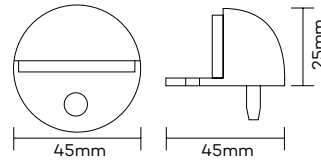

Floor Mounted Door Stop & Spacer

Product Code	Description	Finish
290	Floor Mounted Door Stop	SC/CP