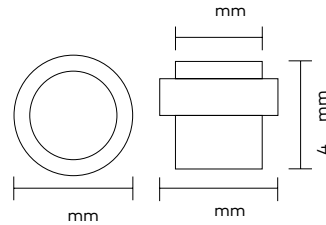

NOVAS

Door Stops

Floor Mounted Door Stop

Product Code	Description	Finish
250	Floor Mounted Door Stop	SC/CP

Floor Mounted Door Stop

Product Code	Description	Finish
280	Floor Mounted Door Stop	SC/CP

Floor Mounted Door Stop & Spacer

Product Code	Description	Finish
290	Floor Mounted Door Stop	SC/CP

291 Door Stop Spacer

Product Code	Description	Finish
291	Door Stop Spacer	SIL/CP

Floor Mounted Door Stop

Product Code	Description	Finish
400	Floor Mounted Door Stop	SC/CP