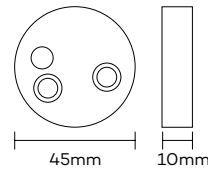

291 Door Stop Spacer

Product Code	Description	Finish
291	Door Stop Spacer	SIL/CP