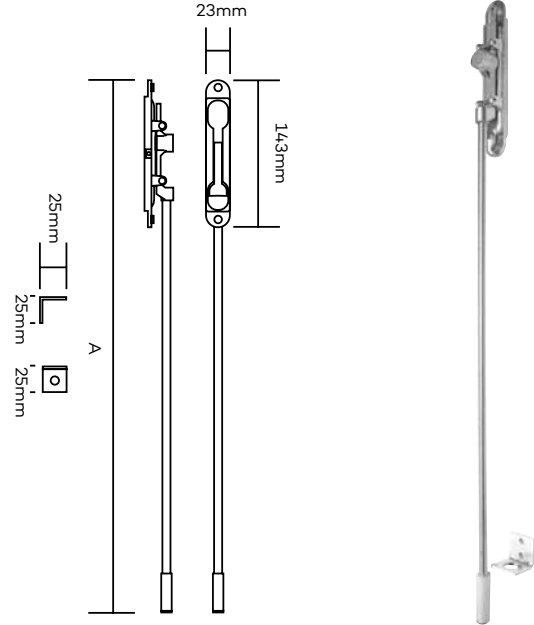

NOVAS

Flush Bolts

Flush Bolts-Aluminium

Product Code	Dimension A	Finish
202300	W/300mm Rod	SC
202450	W/450mm Rod	SC
202600	W/600mm Rod	SC Nylon Sleeve & Metal Tip

Flush Bolts-Timber

Product Code	Dimension A	Finish
203150	150mm	SC
203200	200mm	SC
203300	300mm	SC
203450	450mm	SC
203600	600mm	SC