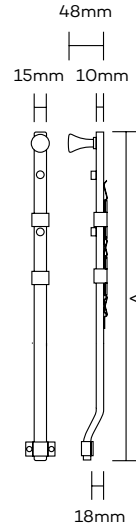

### Panic Bolts-Concealed

Product Code	Dimension A	Finish
1781300	300mm	SSS/PSS
1781450	450mm	SSS/PSS
1781600	600mm	SSS/PSS
1781900	900mm	SSS/PSS
17811000	1000mm	SSS/PSS

Note: • 450mm length illustrated

### Panic Bolts-Visible

Product Code	Dimension A	Finish
1791300	300mm	SSS/PSS
1791450	450mm	SSS/PSS
1791600	600mm	SSS/PSS
1791900	900mm	SSS/PSS
1791100	1000mm	SSS/PSS

Note: • 450mm length illustrated

• Other sizes manufactured to order

### Panic Bolts-Concealed Offset

Product Code	Offset	Dimension A	Finish
1781450	Offset	450mm	SSS/PSS
1781600	Offset	600mm	SSS/PSS
1781900	Offset	900mm	SSS/PSS
17811000	Offset	1000mm	SSS/PSS

Note: • 450mm length illustrated

### Panic Bolts-Visible Offset

Product Code	Offset	Dimension A	Finish
1791450	Offset	450mm	SSS/PSS
1791600	Offset	600mm	SSS/PSS
1781900	Offset	900mm	SSS/PSS
17811000	Offset	1000mm	SSS/PSS

Note: • 450mm length illustrated