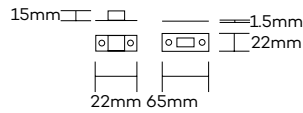

NOVAS

Panic Bolts

Panic Bolts-Concealed Offset

Product Code	Offset	Dimension A	Finish
1781450	Offset	450mm	SSS/PSS
1781600	Offset	600mm	SSS/PSS
1781900	Offset	900mm	SSS/PSS
17811000	Offset	1000mm	SSS/PSS

Note: • 450mm length illustrated

- PSS finish manufactured to order
- Other sizes manufactured to order