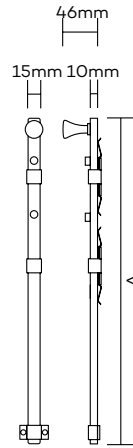

### Panic Bolts-Concealed

Product Code	Dimension A	Finish
1781300	300mm	SSS/PSS
1781450	450mm	SSS/PSS
1781600	600mm	SSS/PSS
1781900	900mm	SSS/PSS
17811000	1000mm	SSS/PSS

Note: • 450mm length illustrated

### Panic Bolts-Visible

Product Code	Dimension A	Finish
1791300	300mm	SSS/PSS
1791450	450mm	SSS/PSS
1791600	600mm	SSS/PSS
1791900	900mm	SSS/PSS
1791100	1000mm	SSS/PSS

Note: • 450mm length illustrated

• Other sizes manufactured to order

### Panic Bolts-Concealed Offset

Product Code	Offset	Dimension A	Finish
1781450	Offset	450mm	SSS/PSS
1781600	Offset	600mm	SSS/PSS
1781900	Offset	900mm	SSS/PSS
17811000	Offset	1000mm	SSS/PSS

Note: • 450mm length illustrated

### Panic Bolts-Visible Offset

Product Code	Offset	Dimension A	Finish
1791450	Offset	450mm	SSS/PSS
1791600	Offset	600mm	SSS/PSS
1781900	Offset	900mm	SSS/PSS
17811000	Offset	1000mm	SSS/PSS

Note: • 450mm length illustrated