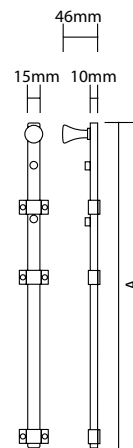

### Panic Bolts-Concealed

Product Code	Dimension A	Finish
1781300	300mm	SSS/PSS
1781450	450mm	SSS/PSS
1781600	600mm	SSS/PSS
1781900	900mm	SSS/PSS
17811000	1000mm	SSS/PSS

Note: • 450mm length illustrated

### Panic Bolts-Visible

Product Code	Dimension A	Finish
1791300	300mm	SSS/PSS
1791450	450mm	SSS/PSS
1791600	600mm	SSS/PSS
1791900	900mm	SSS/PSS
1791100	1000mm	SSS/PSS

Note: • 450mm length illustrated

• Other sizes manufactured to order

### Panic Bolts-Concealed Offset

Product Code	Offset	Dimension A	Finish
1781450	Offset	450mm	SSS/PSS
1781600	Offset	600mm	SSS/PSS
1781900	Offset	900mm	SSS/PSS
17811000	Offset	1000mm	SSS/PSS

Note: • 450mm length illustrated

### Panic Bolts-Visible Offset

Product Code	Offset	Dimension A	Finish
1791450	Offset	450mm	SSS/PSS
1791600	Offset	600mm	SSS/PSS
1781900	Offset	900mm	SSS/PSS
17811000	Offset	1000mm	SSS/PSS

Note: • 450mm length illustrated