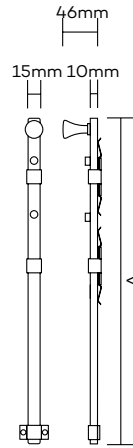

NOVAS

Panic Bolts

Panic Bolts-Concealed

Product Code	Dimension A	Finish
1781300	300mm	SSS/PSS
1781450	450mm	SSS/PSS
1781600	600mm	SSS/PSS
1781900	900mm	SSS/PSS
17811000	1000mm	SSS/PSS

Note: • 450mm length illustrated

Panic Bolts-Visible

Product Code	Dimension A	Finish
1791300	300mm	SSS/PSS
1791450	450mm	SSS/PSS
1791600	600mm	SSS/PSS
1791900	900mm	SSS/PSS
1791100	1000mm	SSS/PSS

Note: • 450mm length illustrated

NOVAS

Panic Bolts

Panic Bolts-Concealed Offset

Product Code	Offset	Dimension A	Finish
1781450	Offset	450mm	SSS/PSS
1781600	Offset	600mm	SSS/PSS
1781900	Offset	900mm	SSS/PSS
17811000	Offset	1000mm	SSS/PSS

Note: • 450mm length illustrated

- PSS finish manufactured to order
- Other sizes manufactured to order

Panic Bolts-Visible Offset

Product Code	Offset	Dimension A	Finish
1791450	Offset	450mm	SSS/PSS
1791600	Offset	600mm	SSS/PSS
1781900	Offset	900mm	SSS/PSS
17811000	Offset	1000mm	SSS/PSS