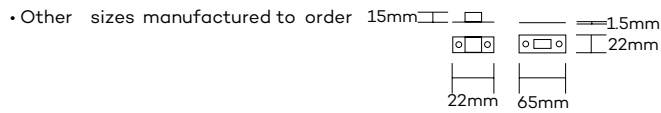

NOVAS

Panic Bolts

Panic Bolts-Concealed

Product Code	Dimension A	Finish
1781300	300mm	SSS/PSS
1781450	450mm	SSS/PSS
1781600	600mm	SSS/PSS
1781900	900mm	SSS/PSS
17811000	1000mm	SSS/PSS

Note: • 450mm length illustrated

Panic Bolts-Visible

Product Code	Dimension A	Finish
1791300	300mm	SSS/PSS
1791450	450mm	SSS/PSS
1791600	600mm	SSS/PSS
1791900	900mm	SSS/PSS
1791100	1000mm	SSS/PSS

Note: • 450mm length illustrated

NOVAS

Panic Bolts

Panic Bolts-Concealed Offset

Product Code	Offset	Dimension A	Finish
1781450	Offset	450mm	SSS/PSS
1781600	Offset	600mm	SSS/PSS
1781900	Offset	900mm	SSS/PSS
17811000	Offset	1000mm	SSS/PSS

Note: • 450mm length illustrated