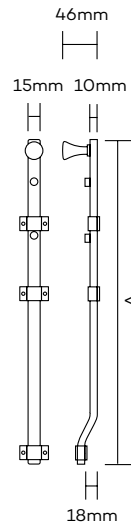

Panic Bolts-Visible Offset

Product Code	Offset	Dimension A	Finish
1791450	Offset	450mm	SSS/PSS
1791600	Offset	600mm	SSS/PSS
1781900	Offset	900mm	SSS/PSS
17811000	Offset	1000mm	SSS/PSS

Note: • 450mm length illustrated

- Other sizes manufactured to order