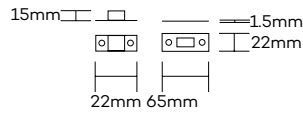

NOVAS

Panic Bolts

Panic Bolts-Concealed

Product Code	Dimension A	Finish
1781300	300mm	SSS/PSS
1781450	450mm	SSS/PSS
1781600	600mm	SSS/PSS
1781900	900mm	SSS/PSS
17811000	1000mm	SSS/PSS

Note: • 450mm length illustrated

Panic Bolts-Visible

Product Code	Dimension A	Finish
1791300	300mm	SSS/PSS
1791450	450mm	SSS/PSS
1791600	600mm	SSS/PSS
1791900	900mm	SSS/PSS
1791100	1000mm	SSS/PSS

Note: • 450mm length illustrated

NOVAS

Panic Bolts

Panic Bolts-Concealed Offset

Product Code	Offset	Dimension A	Finish
1781450	Offset	450mm	SSS/PSS
1781600	Offset	600mm	SSS/PSS
1781900	Offset	900mm	SSS/PSS
17811000	Offset	1000mm	SSS/PSS

Note: • 450mm length illustrated

- PSS finish manufactured to order
- Other sizes manufactured to order

Panic Bolts-Visible Offset

Product Code	Offset	Dimension A	Finish
1791450	Offset	450mm	SSS/PSS
1791600	Offset	600mm	SSS/PSS
1781900	Offset	900mm	SSS/PSS
17811000	Offset	1000mm	SSS/PSS