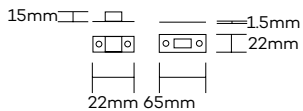

Panic Bolts-Visible Offset

Product Code	Offset	Dimension A	Finish
1791450	Offset	450mm	SSS/PSS
1791600	Offset	600mm	SSS/PSS
1781900	Offset	900mm	SSS/PSS
17811000	Offset	1000mm	SSS/PSS

Note: • 450mm length illustrated

- Other sizes manufactured to order