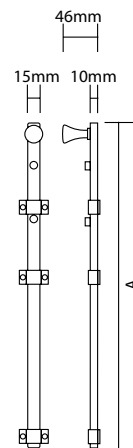

NOVAS

Panic Bolts

Panic Bolts-Concealed

Product Code	Dimension A	Finish
1781300	300mm	SSS/PSS
1781450	450mm	SSS/PSS
1781600	600mm	SSS/PSS
1781900	900mm	SSS/PSS
17811000	1000mm	SSS/PSS

Note: • 450mm length illustrated

Panic Bolts-Visible

Product Code	Dimension A	Finish
1791300	300mm	SSS/PSS
1791450	450mm	SSS/PSS
1791600	600mm	SSS/PSS
1791900	900mm	SSS/PSS
1791100	1000mm	SSS/PSS

Note: • 450mm length illustrated

NOVAS

Panic Bolts

Panic Bolts-Concealed Offset

Product Code	Offset	Dimension A	Finish
1781450	Offset	450mm	SSS/PSS
1781600	Offset	600mm	SSS/PSS
1781900	Offset	900mm	SSS/PSS
17811000	Offset	1000mm	SSS/PSS

Note: • 450mm length illustrated

- PSS finish manufactured to order
- Other sizes manufactured to order

Panic Bolts-Visible Offset

Product Code	Offset	Dimension A	Finish
1791450	Offset	450mm	SSS/PSS
1791600	Offset	600mm	SSS/PSS
1781900	Offset	900mm	SSS/PSS
17811000	Offset	1000mm	SSS/PSS