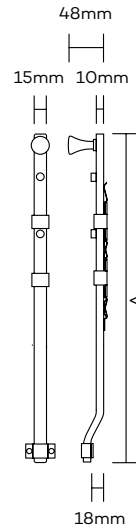

NOVAS

Panic Bolts

Panic Bolts-Concealed

Product Code	Dimension A	Finish
1781300	300mm	SSS/PSS
1781450	450mm	SSS/PSS
1781600	600mm	SSS/PSS
1781900	900mm	SSS/PSS
17811000	1000mm	SSS/PSS

Note: • 450mm length illustrated

Panic Bolts-Visible

Product Code	Dimension A	Finish
1791300	300mm	SSS/PSS
1791450	450mm	SSS/PSS
1791600	600mm	SSS/PSS
1791900	900mm	SSS/PSS
1791100	1000mm	SSS/PSS

Note: • 450mm length illustrated

NOVAS

Panic Bolts

Panic Bolts-Concealed Offset

Product Code	Offset	Dimension A	Finish
1781450	Offset	450mm	SSS/PSS
1781600	Offset	600mm	SSS/PSS
1781900	Offset	900mm	SSS/PSS
17811000	Offset	1000mm	SSS/PSS

Note: • 450mm length illustrated

- PSS finish manufactured to order
- Other sizes manufactured to order

Panic Bolts-Visible Offset

Product Code	Offset	Dimension A	Finish
1791450	Offset	450mm	SSS/PSS
1791600	Offset	600mm	SSS/PSS
1781900	Offset	900mm	SSS/PSS
17811000	Offset	1000mm	SSS/PSS