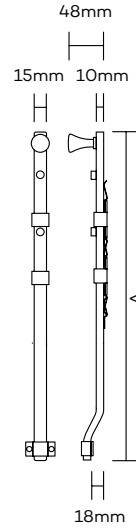

NOVAS

Panic Bolts

Panic Bolts-Concealed

Product Code	Dimension A	Finish
1781300	300mm	SSS/PSS
1781450	450mm	SSS/PSS
1781600	600mm	SSS/PSS
1781900	900mm	SSS/PSS
17811000	1000mm	SSS/PSS

Note: • 450mm length illustrated

Panic Bolts-Visible

Product Code	Dimension A	Finish
1791300	300mm	SSS/PSS
1791450	450mm	SSS/PSS
1791600	600mm	SSS/PSS
1791900	900mm	SSS/PSS
1791100	1000mm	SSS/PSS

Note: • 450mm length illustrated

NOVAS

Panic Bolts

Panic Bolts-Concealed Offset

Product Code	Offset	Dimension A	Finish
1781450	Offset	450mm	SSS/PSS
1781600	Offset	600mm	SSS/PSS
1781900	Offset	900mm	SSS/PSS
17811000	Offset	1000mm	SSS/PSS

Note: • 450mm length illustrated

- PSS finish manufactured to order
- Other sizes manufactured to order

Panic Bolts-Visible Offset

Product Code	Offset	Dimension A	Finish
1791450	Offset	450mm	SSS/PSS
1791600	Offset	600mm	SSS/PSS
1781900	Offset	900mm	SSS/PSS
17811000	Offset	1000mm	SSS/PSS