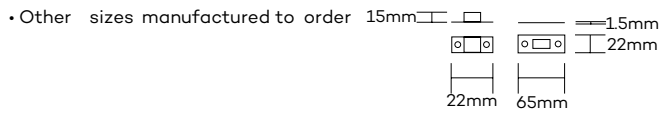

NOVAS

Panic Bolts

Panic Bolts-Concealed

Product Code	Dimension A	Finish
1781300	300mm	SSS/PSS
1781450	450mm	SSS/PSS
1781600	600mm	SSS/PSS
1781900	900mm	SSS/PSS
17811000	1000mm	SSS/PSS

Note: • 450mm length illustrated

Panic Bolts-Visible

Product Code	Dimension A	Finish
1791300	300mm	SSS/PSS
1791450	450mm	SSS/PSS
1791600	600mm	SSS/PSS
1791900	900mm	SSS/PSS
1791100	1000mm	SSS/PSS

Note: • 450mm length illustrated

NOVAS

Panic Bolts

Panic Bolts-Concealed Offset

Product Code	Offset	Dimension A	Finish
1781450	Offset	450mm	SSS/PSS
1781600	Offset	600mm	SSS/PSS
1781900	Offset	900mm	SSS/PSS
17811000	Offset	1000mm	SSS/PSS

Note: • 450mm length illustrated