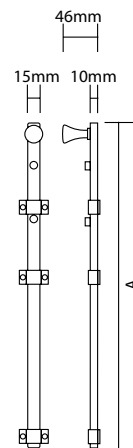

NOVAS

Panic Bolts

Panic Bolts-Concealed

Product Code	Dimension A	Finish
1781300	300mm	SSS/PSS
1781450	450mm	SSS/PSS
1781600	600mm	SSS/PSS
1781900	900mm	SSS/PSS
17811000	1000mm	SSS/PSS

Note: • 450mm length illustrated

• Other sizes manufactured to order

Panic Bolts-Visible

Product Code	Dimension A	Finish
1791300	300mm	SSS/PSS
1791450	450mm	SSS/PSS
1791600	600mm	SSS/PSS
1791900	900mm	SSS/PSS
1791100	1000mm	SSS/PSS

Note: • 450mm length illustrated

• Other sizes manufactured to order

NOVAS

Panic Bolts

Panic Bolts-Concealed Offset

Product Code	Offset	Dimension A	Finish
1781450	Offset	450mm	SSS/PSS
1781600	Offset	600mm	SSS/PSS
1781900	Offset	900mm	SSS/PSS
17811000	Offset	1000mm	SSS/PSS

Note: • 450mm length illustrated

- PSS finish manufactured to order
- Other sizes manufactured to order

Panic Bolts-Visible Offset

Product Code	Offset	Dimension A	Finish
1791450	Offset	450mm	SSS/PSS
1791600	Offset	600mm	SSS/PSS
1781900	Offset	900mm	SSS/PSS
17811000	Offset	1000mm	SSS/PSS