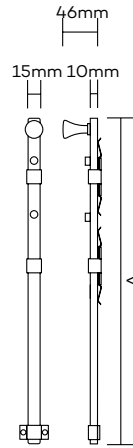

NOVAS

Panic Bolts

Panic Bolts-Concealed

Product Code	Dimension A	Finish
1781300	300mm	SSS/PSS
1781450	450mm	SSS/PSS
1781600	600mm	SSS/PSS
1781900	900mm	SSS/PSS
17811000	1000mm	SSS/PSS

Note: • 450mm length illustrated

• Other sizes manufactured to order

Panic Bolts-Visible

Product Code	Dimension A	Finish
1791300	300mm	SSS/PSS
1791450	450mm	SSS/PSS
1791600	600mm	SSS/PSS
1791900	900mm	SSS/PSS
1791100	1000mm	SSS/PSS

Note: • 450mm length illustrated

• Other sizes manufactured to order

NOVAS

Panic Bolts

Panic Bolts-Concealed Offset

Product Code	Offset	Dimension A	Finish
1781450	Offset	450mm	SSS/PSS
1781600	Offset	600mm	SSS/PSS
1781900	Offset	900mm	SSS/PSS
17811000	Offset	1000mm	SSS/PSS

Note: • 450mm length illustrated

- PSS finish manufactured to order
- Other sizes manufactured to order

Panic Bolts-Visible Offset

Product Code	Offset	Dimension A	Finish
1791450	Offset	450mm	SSS/PSS
1791600	Offset	600mm	SSS/PSS
1781900	Offset	900mm	SSS/PSS
17811000	Offset	1000mm	SSS/PSS