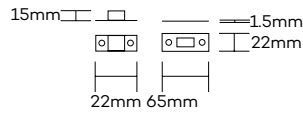

NOVAS

Panic Bolts

Panic Bolts-Concealed

Product Code	Dimension A	Finish
1781300	300mm	SSS/PSS
1781450	450mm	SSS/PSS
1781600	600mm	SSS/PSS
1781900	900mm	SSS/PSS
17811000	1000mm	SSS/PSS

Note: • 450mm length illustrated

• Other sizes manufactured to order

Panic Bolts-Visible

Product Code	Dimension A	Finish
1791300	300mm	SSS/PSS
1791450	450mm	SSS/PSS
1791600	600mm	SSS/PSS
1791900	900mm	SSS/PSS
1791100	1000mm	SSS/PSS

Note: • 450mm length illustrated

• Other sizes manufactured to order

NOVAS

Panic Bolts

Panic Bolts-Concealed Offset

Product Code	Offset	Dimension A	Finish
1781450	Offset	450mm	SSS/PSS
1781600	Offset	600mm	SSS/PSS
1781900	Offset	900mm	SSS/PSS
17811000	Offset	1000mm	SSS/PSS

Note: • 450mm length illustrated

- PSS finish manufactured to order
- Other sizes manufactured to order

Panic Bolts-Visible Offset

Product Code	Offset	Dimension A	Finish
1791450	Offset	450mm	SSS/PSS
1791600	Offset	600mm	SSS/PSS
1781900	Offset	900mm	SSS/PSS
17811000	Offset	1000mm	SSS/PSS