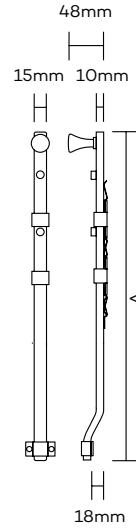

NOVAS

Panic Bolts

Panic Bolts-Concealed

Product Code	Dimension A	Finish
1781300	300mm	SSS/PSS
1781450	450mm	SSS/PSS
1781600	600mm	SSS/PSS
1781900	900mm	SSS/PSS
17811000	1000mm	SSS/PSS

Note: • 450mm length illustrated

• Other sizes manufactured to order

Panic Bolts-Visible

Product Code	Dimension A	Finish
1791300	300mm	SSS/PSS
1791450	450mm	SSS/PSS
1791600	600mm	SSS/PSS
1791900	900mm	SSS/PSS
1791100	1000mm	SSS/PSS

Note: • 450mm length illustrated

• Other sizes manufactured to order

NOVAS

Panic Bolts

Panic Bolts-Concealed Offset

Product Code	Offset	Dimension A	Finish
1781450	Offset	450mm	SSS/PSS
1781600	Offset	600mm	SSS/PSS
1781900	Offset	900mm	SSS/PSS
17811000	Offset	1000mm	SSS/PSS

Note: • 450mm length illustrated

- PSS finish manufactured to order
- Other sizes manufactured to order

Panic Bolts-Visible Offset

Product Code	Offset	Dimension A	Finish
1791450	Offset	450mm	SSS/PSS
1791600	Offset	600mm	SSS/PSS
1781900	Offset	900mm	SSS/PSS
17811000	Offset	1000mm	SSS/PSS