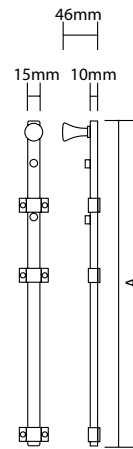

NOVAS

Panic Bolts

Panic Bolts-Concealed

Product Code	Dimension A	Finish
1781300	300mm	SSS/PSS
1781450	450mm	SSS/PSS
1781600	600mm	SSS/PSS
1781900	900mm	SSS/PSS
17811000	1000mm	SSS/PSS

Note: • 450mm length illustrated

• Other sizes manufactured to order

Panic Bolts-Visible

Product Code	Dimension A	Finish
1791300	300mm	SSS/PSS
1791450	450mm	SSS/PSS
1791600	600mm	SSS/PSS
1791900	900mm	SSS/PSS
1791100	1000mm	SSS/PSS

Note: • 450mm length illustrated

• Other sizes manufactured to order

NOVAS

Panic Bolts

Panic Bolts-Concealed Offset

Product Code	Offset	Dimension A	Finish
1781450	Offset	450mm	SSS/PSS
1781600	Offset	600mm	SSS/PSS
1781900	Offset	900mm	SSS/PSS
17811000	Offset	1000mm	SSS/PSS

Note: • 450mm length illustrated

- PSS finish manufactured to order
- Other sizes manufactured to order

Panic Bolts-Visible Offset

Product Code	Offset	Dimension A	Finish
1791450	Offset	450mm	SSS/PSS
1791600	Offset	600mm	SSS/PSS
1781900	Offset	900mm	SSS/PSS
17811000	Offset	1000mm	SSS/PSS