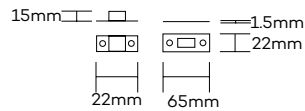

NOVAS

Panic Bolts

Panic Bolts-Concealed

Product Code	Dimension A	Finish
1781300	300mm	SSS/PSS
1781450	450mm	SSS/PSS
1781600	600mm	SSS/PSS
1781900	900mm	SSS/PSS
17811000	1000mm	SSS/PSS

Note: • 450mm length illustrated

• Other sizes manufactured to order

Panic Bolts-Visible

Product Code	Dimension A	Finish
1791300	300mm	SSS/PSS
1791450	450mm	SSS/PSS
1791600	600mm	SSS/PSS
1791900	900mm	SSS/PSS
1791100	1000mm	SSS/PSS

Note: • 450mm length illustrated

• Other sizes manufactured to order

NOVAS

Panic Bolts

Panic Bolts-Concealed Offset

Product Code	Offset	Dimension A	Finish
1781450	Offset	450mm	SSS/PSS
1781600	Offset	600mm	SSS/PSS
1781900	Offset	900mm	SSS/PSS
17811000	Offset	1000mm	SSS/PSS

Note: • 450mm length illustrated

- PSS finish manufactured to order
- Other sizes manufactured to order

Panic Bolts-Visible Offset

Product Code	Offset	Dimension A	Finish
1791450	Offset	450mm	SSS/PSS
1791600	Offset	600mm	SSS/PSS
1781900	Offset	900mm	SSS/PSS
17811000	Offset	1000mm	SSS/PSS