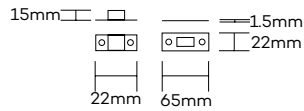

NOVAS

Panic Bolts

Panic Bolts-Concealed

Product Code	Dimension A	Finish
1781300	300mm	SSS/PSS
1781450	450mm	SSS/PSS
1781600	600mm	SSS/PSS
1781900	900mm	SSS/PSS
17811000	1000mm	SSS/PSS

Note: • 450mm length illustrated

• Other sizes manufactured to order

Panic Bolts-Visible

Product Code	Dimension A	Finish
1791300	300mm	SSS/PSS
1791450	450mm	SSS/PSS
1791600	600mm	SSS/PSS
1791900	900mm	SSS/PSS
1791100	1000mm	SSS/PSS

Note: • 450mm length illustrated

• Other sizes manufactured to order

NOVAS

Panic Bolts

Panic Bolts-Concealed Offset

Product Code	Offset	Dimension A	Finish
1781450	Offset	450mm	SSS/PSS
1781600	Offset	600mm	SSS/PSS
1781900	Offset	900mm	SSS/PSS
17811000	Offset	1000mm	SSS/PSS

Note: • 450mm length illustrated

- PSS finish manufactured to order
- Other sizes manufactured to order

Panic Bolts-Visible Offset

Product Code	Offset	Dimension A	Finish
1791450	Offset	450mm	SSS/PSS
1791600	Offset	600mm	SSS/PSS
1781900	Offset	900mm	SSS/PSS
17811000	Offset	1000mm	SSS/PSS