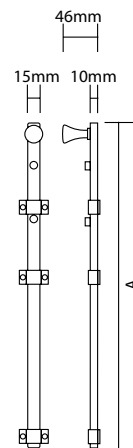

NOVAS

Panic Bolts

Panic Bolts-Concealed

| Product Code | Dimension A | Finish |
|--------------|-------------|---------|
| 1781300 | 300mm | SSS/PSS |
| 1781450 | 450mm | SSS/PSS |
| 1781600 | 600mm | SSS/PSS |
| 1781900 | 900mm | SSS/PSS |
| 17811000 | 1000mm | SSS/PSS |

Note: • 450mm length illustrated

Panic Bolts-Visible

| Product Code | Dimension A | Finish |
|--------------|-------------|---------|
| 1791300 | 300mm | SSS/PSS |
| 1791450 | 450mm | SSS/PSS |
| 1791600 | 600mm | SSS/PSS |
| 1791900 | 900mm | SSS/PSS |
| 1791100 | 1000mm | SSS/PSS |

Note: • 450mm length illustrated

NOVAS

Panic Bolts

Panic Bolts-Concealed Offset

| Product Code | Offset | Dimension A | Finish |
|--------------|--------|-------------|---------|
| 1781450 | Offset | 450mm | SSS/PSS |
| 1781600 | Offset | 600mm | SSS/PSS |
| 1781900 | Offset | 900mm | SSS/PSS |
| 17811000 | Offset | 1000mm | SSS/PSS |

Note: • 450mm length illustrated

- PSS finish manufactured to order
- Other sizes manufactured to order

Panic Bolts-Visible Offset

| Product Code | Offset | Dimension A | Finish |
|--------------|--------|-------------|---------|
| 1791450 | Offset | 450mm | SSS/PSS |
| 1791600 | Offset | 600mm | SSS/PSS |
| 1781900 | Offset | 900mm | SSS/PSS |
| 17811000 | Offset | 1000mm | SSS/PSS |