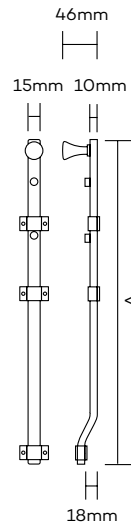

Note: • 450mm length illustrated

Panic Bolts-Visible

| Product Code | Dimension A | Finish |
|--------------|-------------|---------|
| 1791300 | 300mm | SSS/PSS |
| 1791450 | 450mm | SSS/PSS |
| 1791600 | 600mm | SSS/PSS |
| 1791900 | 900mm | SSS/PSS |
| 1791100 | 1000mm | SSS/PSS |

Note: • 450mm length illustrated

NOVAS

Panic Bolts

Panic Bolts-Concealed Offset

| Product Code | Offset | Dimension A | Finish |
|--------------|--------|-------------|---------|
| 1781450 | Offset | 450mm | SSS/PSS |
| 1781600 | Offset | 600mm | SSS/PSS |
| 1781900 | Offset | 900mm | SSS/PSS |
| 17811000 | Offset | 1000mm | SSS/PSS |

Note: • 450mm length illustrated

- PSS finish manufactured to order
- Other sizes manufactured to order

Panic Bolts-Visible Offset

| Product Code | Offset | Dimension A | Finish |
|--------------|--------|-------------|---------|
| 1791450 | Offset | 450mm | SSS/PSS |
| 1791600 | Offset | 600mm | SSS/PSS |
| 1781900 | Offset | 900mm | SSS/PSS |
| 17811000 | Offset | 1000mm | SSS/PSS |

Note: • 450mm length illustrated

- Other sizes manufactured to order

Floor Plates & Guides

| Product Code | Description | Finish |
|-----------------|--------------------------------|---------|
| 18351FLOORPLATE | Floor plate to suit panic bolt | SSS/PSS |
| 1781GUIDE | Guide to suit 1781panic bolt | SSS/PSS |
| 1791GUIDE | Guide to suit 1791 panic bolt | SSS/PSS |