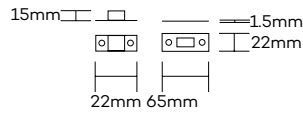

Note: • 450mm length illustrated

Panic Bolts-Visible

| Product Code | Dimension A | Finish |
|--------------|-------------|---------|
| 1791300 | 300mm | SSS/PSS |
| 1791450 | 450mm | SSS/PSS |
| 1791600 | 600mm | SSS/PSS |
| 1791900 | 900mm | SSS/PSS |
| 1791100 | 1000mm | SSS/PSS |

Note: • 450mm length illustrated

NOVAS

Panic Bolts

Panic Bolts-Concealed Offset

| Product Code | Offset | Dimension A | Finish |
|--------------|--------|-------------|---------|
| 1781450 | Offset | 450mm | SSS/PSS |
| 1781600 | Offset | 600mm | SSS/PSS |
| 1781900 | Offset | 900mm | SSS/PSS |
| 17811000 | Offset | 1000mm | SSS/PSS |

Note: • 450mm length illustrated

- PSS finish manufactured to order
- Other sizes manufactured to order

Panic Bolts-Visible Offset

| Product Code | Offset | Dimension A | Finish |
|--------------|--------|-------------|---------|
| 1791450 | Offset | 450mm | SSS/PSS |
| 1791600 | Offset | 600mm | SSS/PSS |
| 1781900 | Offset | 900mm | SSS/PSS |
| 17811000 | Offset | 1000mm | SSS/PSS |