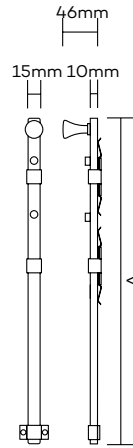

NOVAS

Panic Bolts

Panic Bolts-Concealed

| Product Code | Dimension A | Finish |
|--------------|-------------|---------|
| 1781300 | 300mm | SSS/PSS |
| 1781450 | 450mm | SSS/PSS |
| 1781600 | 600mm | SSS/PSS |
| 1781900 | 900mm | SSS/PSS |
| 17811000 | 1000mm | SSS/PSS |

Note: • 450mm length illustrated

Panic Bolts-Visible

| Product Code | Dimension A | Finish |
|--------------|-------------|---------|
| 1791300 | 300mm | SSS/PSS |
| 1791450 | 450mm | SSS/PSS |
| 1791600 | 600mm | SSS/PSS |
| 1791900 | 900mm | SSS/PSS |
| 1791100 | 1000mm | SSS/PSS |

Note: • 450mm length illustrated

NOVAS

Panic Bolts

Panic Bolts-Concealed Offset

| Product Code | Offset | Dimension A | Finish |
|--------------|--------|-------------|---------|
| 1781450 | Offset | 450mm | SSS/PSS |
| 1781600 | Offset | 600mm | SSS/PSS |
| 1781900 | Offset | 900mm | SSS/PSS |
| 17811000 | Offset | 1000mm | SSS/PSS |

Note: • 450mm length illustrated

- PSS finish manufactured to order
- Other sizes manufactured to order

Panic Bolts-Visible Offset

| Product Code | Offset | Dimension A | Finish |
|--------------|--------|-------------|---------|
| 1791450 | Offset | 450mm | SSS/PSS |
| 1791600 | Offset | 600mm | SSS/PSS |
| 1781900 | Offset | 900mm | SSS/PSS |
| 17811000 | Offset | 1000mm | SSS/PSS |