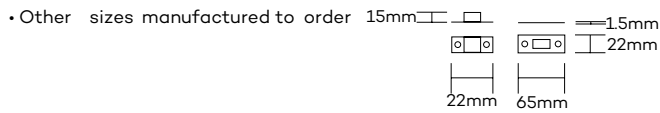

NOVAS

Panic Bolts

Panic Bolts-Concealed

| Product Code | Dimension A | Finish |
|--------------|-------------|---------|
| 1781300 | 300mm | SSS/PSS |
| 1781450 | 450mm | SSS/PSS |
| 1781600 | 600mm | SSS/PSS |
| 1781900 | 900mm | SSS/PSS |
| 17811000 | 1000mm | SSS/PSS |

Note: • 450mm length illustrated

Panic Bolts-Visible

| Product Code | Dimension A | Finish |
|--------------|-------------|---------|
| 1791300 | 300mm | SSS/PSS |
| 1791450 | 450mm | SSS/PSS |
| 1791600 | 600mm | SSS/PSS |
| 1791900 | 900mm | SSS/PSS |
| 1791100 | 1000mm | SSS/PSS |

Note: • 450mm length illustrated

NOVAS

Panic Bolts

Panic Bolts-Concealed Offset

| Product Code | Offset | Dimension A | Finish |
|--------------|--------|-------------|---------|
| 1781450 | Offset | 450mm | SSS/PSS |
| 1781600 | Offset | 600mm | SSS/PSS |
| 1781900 | Offset | 900mm | SSS/PSS |
| 17811000 | Offset | 1000mm | SSS/PSS |

Note: • 450mm length illustrated

- PSS finish manufactured to order
- Other sizes manufactured to order

Panic Bolts-Visible Offset

| Product Code | Offset | Dimension A | Finish |
|--------------|--------|-------------|---------|
| 1791450 | Offset | 450mm | SSS/PSS |
| 1791600 | Offset | 600mm | SSS/PSS |
| 1781900 | Offset | 900mm | SSS/PSS |
| 17811000 | Offset | 1000mm | SSS/PSS |