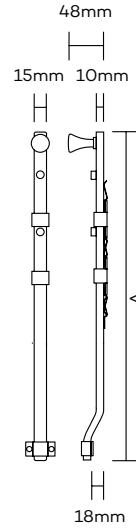

NOVAS

Panic Bolts

Panic Bolts-Concealed

| Product Code | Dimension A | Finish |
|--------------|-------------|---------|
| 1781300 | 300mm | SSS/PSS |
| 1781450 | 450mm | SSS/PSS |
| 1781600 | 600mm | SSS/PSS |
| 1781900 | 900mm | SSS/PSS |
| 17811000 | 1000mm | SSS/PSS |

Note: • 450mm length illustrated

Panic Bolts-Visible

| Product Code | Dimension A | Finish |
|--------------|-------------|---------|
| 1791300 | 300mm | SSS/PSS |
| 1791450 | 450mm | SSS/PSS |
| 1791600 | 600mm | SSS/PSS |
| 1791900 | 900mm | SSS/PSS |
| 1791100 | 1000mm | SSS/PSS |

Note: • 450mm length illustrated

NOVAS

Panic Bolts

Panic Bolts-Concealed Offset

| Product Code | Offset | Dimension A | Finish |
|--------------|--------|-------------|---------|
| 1781450 | Offset | 450mm | SSS/PSS |
| 1781600 | Offset | 600mm | SSS/PSS |
| 1781900 | Offset | 900mm | SSS/PSS |
| 17811000 | Offset | 1000mm | SSS/PSS |

Note: • 450mm length illustrated

- PSS finish manufactured to order
- Other sizes manufactured to order

Panic Bolts-Visible Offset

| Product Code | Offset | Dimension A | Finish |
|--------------|--------|-------------|---------|
| 1791450 | Offset | 450mm | SSS/PSS |
| 1791600 | Offset | 600mm | SSS/PSS |
| 1781900 | Offset | 900mm | SSS/PSS |
| 17811000 | Offset | 1000mm | SSS/PSS |